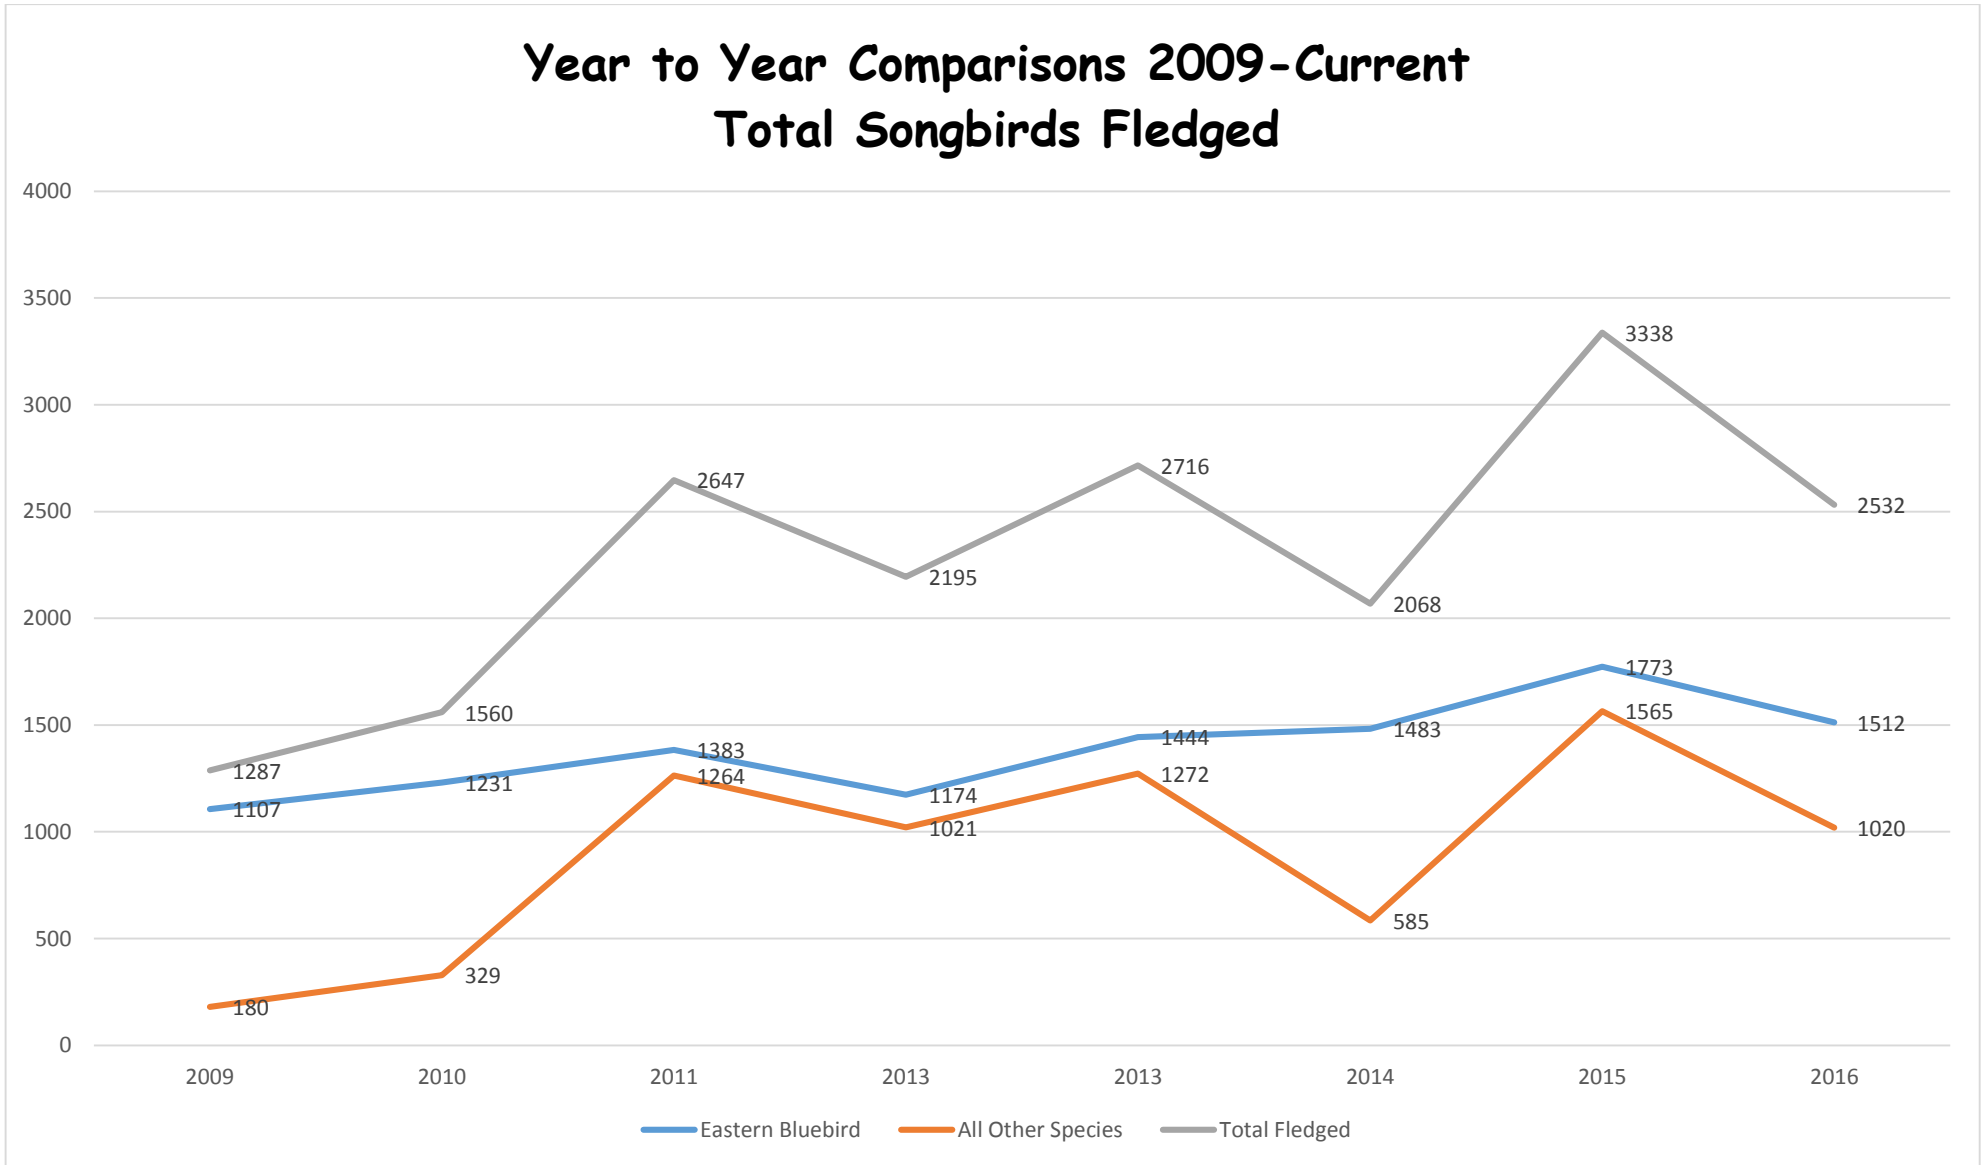

Missouri Bluebird Society 2016 Nesting Report

Year to Year Comparisons 2009-Current Total Songbirds Fledged