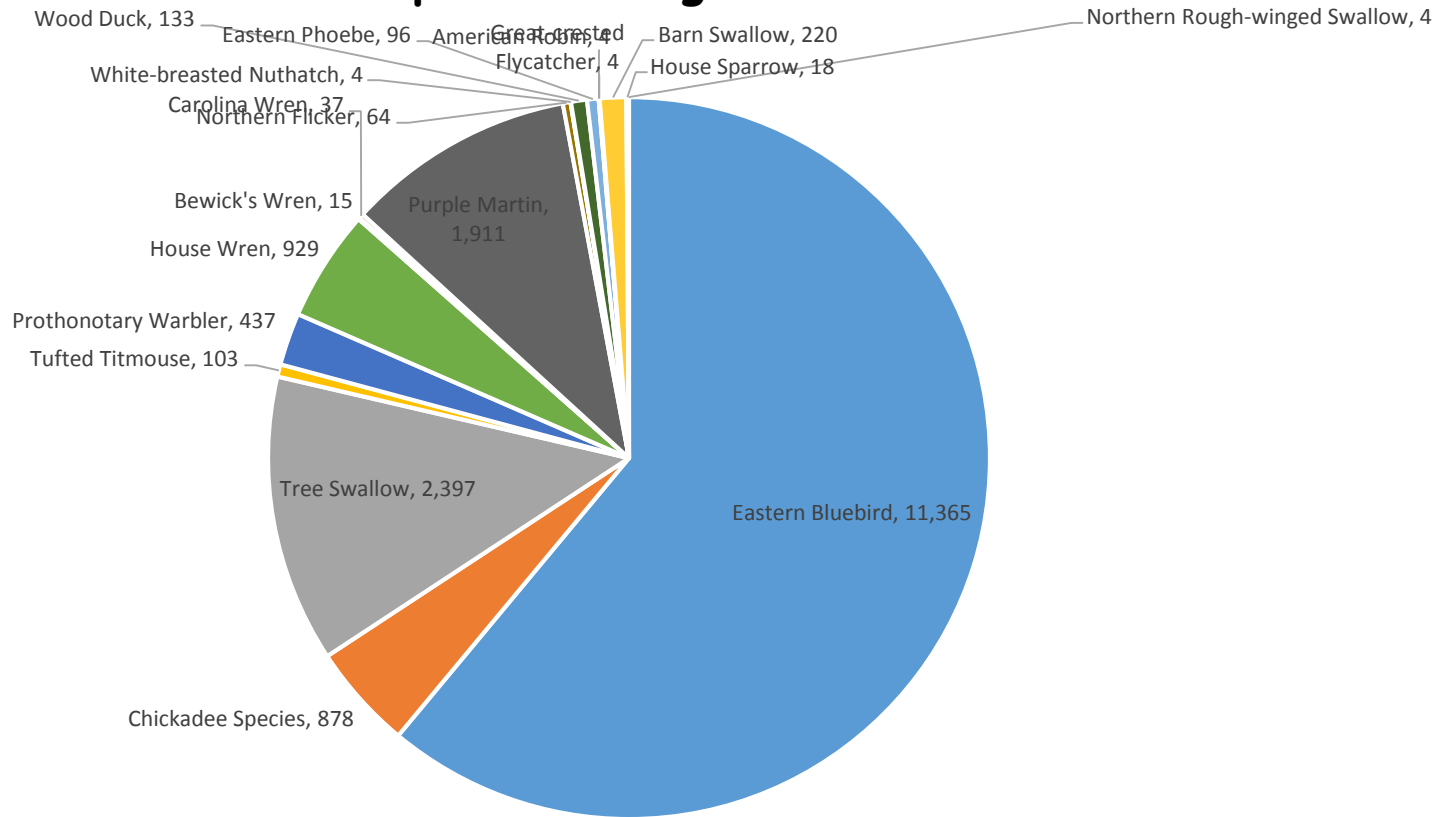

Missouri Bluebird Society 2015 Nesting Report

Comparison Year to Year	Eastern Bluebird	All Other Species	Combined Total	Submitted				
	Fledged	Fledged	Fledged	Reports				
2009	1,107	180	1,287	10				
2010	1,231	329	1,560	15				
2011	1,383	1,264	2,647	15				
2012	1,174	1,021	2,195	19				
2013	1,444	1,272	2,716	22				
2014	1,483	585	2,068	20				
2015	1,773	1,565	3,338	28				
2016	1,512	1,020	2,532	33				
Total Numbers Fledged since 2009								
Eastern Bluebird	11,365							
Chickadee Species	878							
Tree Swallow	2,397							
Tufted Titmouse	103							
Prothonotary Warbler	437							
House Wren	929							
Bewick's Wren	15							
Carolina Wren	37							
Purple Martin	1,911							
Norther Flicker	64							
White-breasted Nuthatch	4							
Wood Duck	133							
Eastern Phoebe	96							
American Robin	4							
Great-crested Flycatcher	4							
Barn Swallow	220							
Northern Rough-winged Swallow	4							
Brown-headed Cowbird	0							
House Sparrow	18							
European Starling	0							
Eurasian Tree Sparrow	0							

Missouri Bluebird Society 2016 Nesting Report

Year to Year Comparisons 2009-Current Total Songbirds Fledged

Missouri Bluebird Society 2016 Nesting Report

Submitted Reports

Missouri Bluebird Society 2016 Nesting Report

Total Reported Fledged Since 2009

- Eastern Bluebird
- Chickadee Species
- Tree Swallow
- Tufted Titmouse
- Prothonotary Warbler
- House Wren
- Bewick's Wren
- Carolina Wren
- Purple Martin
- Northern Flicker
- White-breasted Nuthatch
- Wood Duck
- Eastern Phoebe
- American Robin
- Great-crested Flycatcher
- Barn Swallow
- House Sparrow
- Northern Rough-winged Swallow