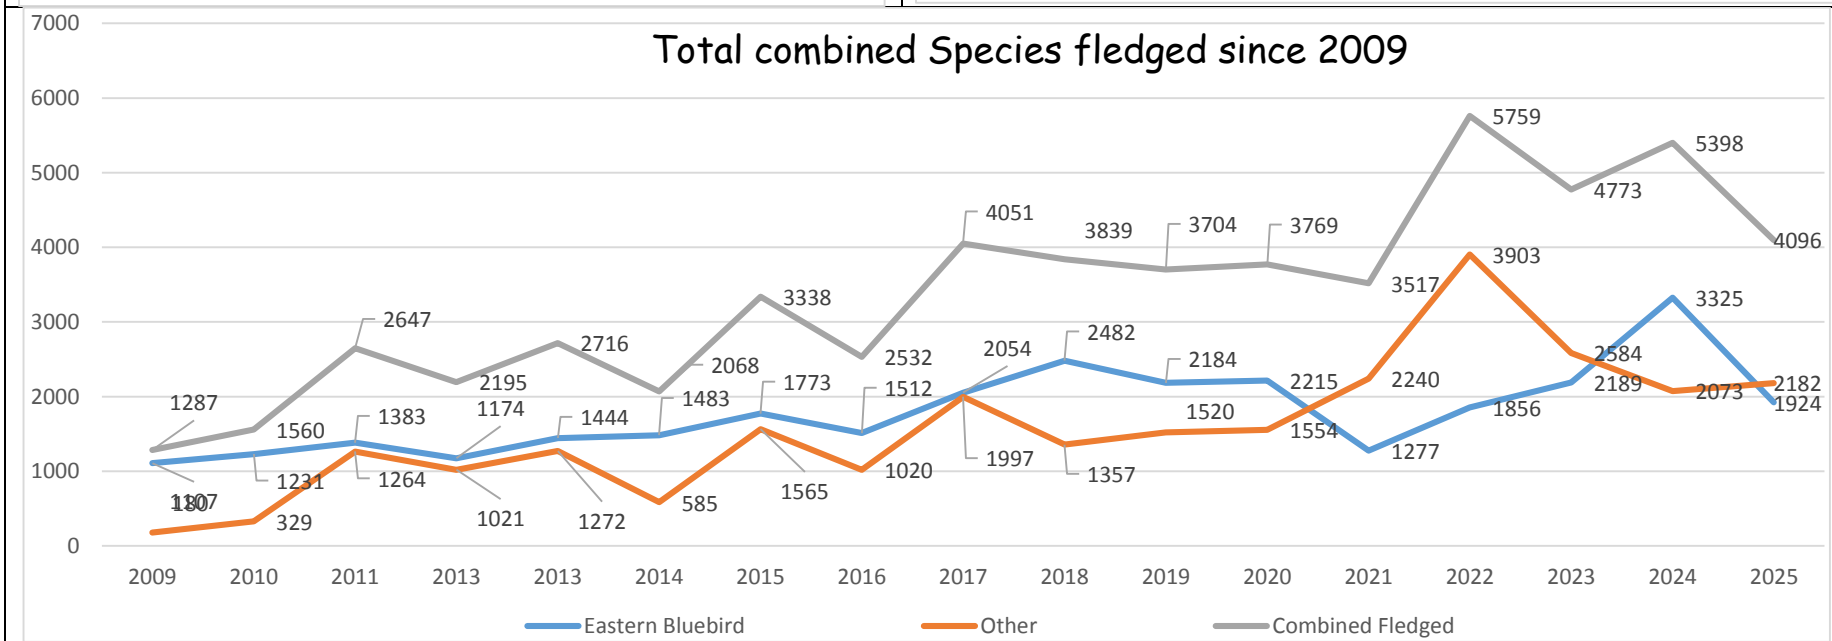

Missouri Bluebird Society 2025 Nesting Report