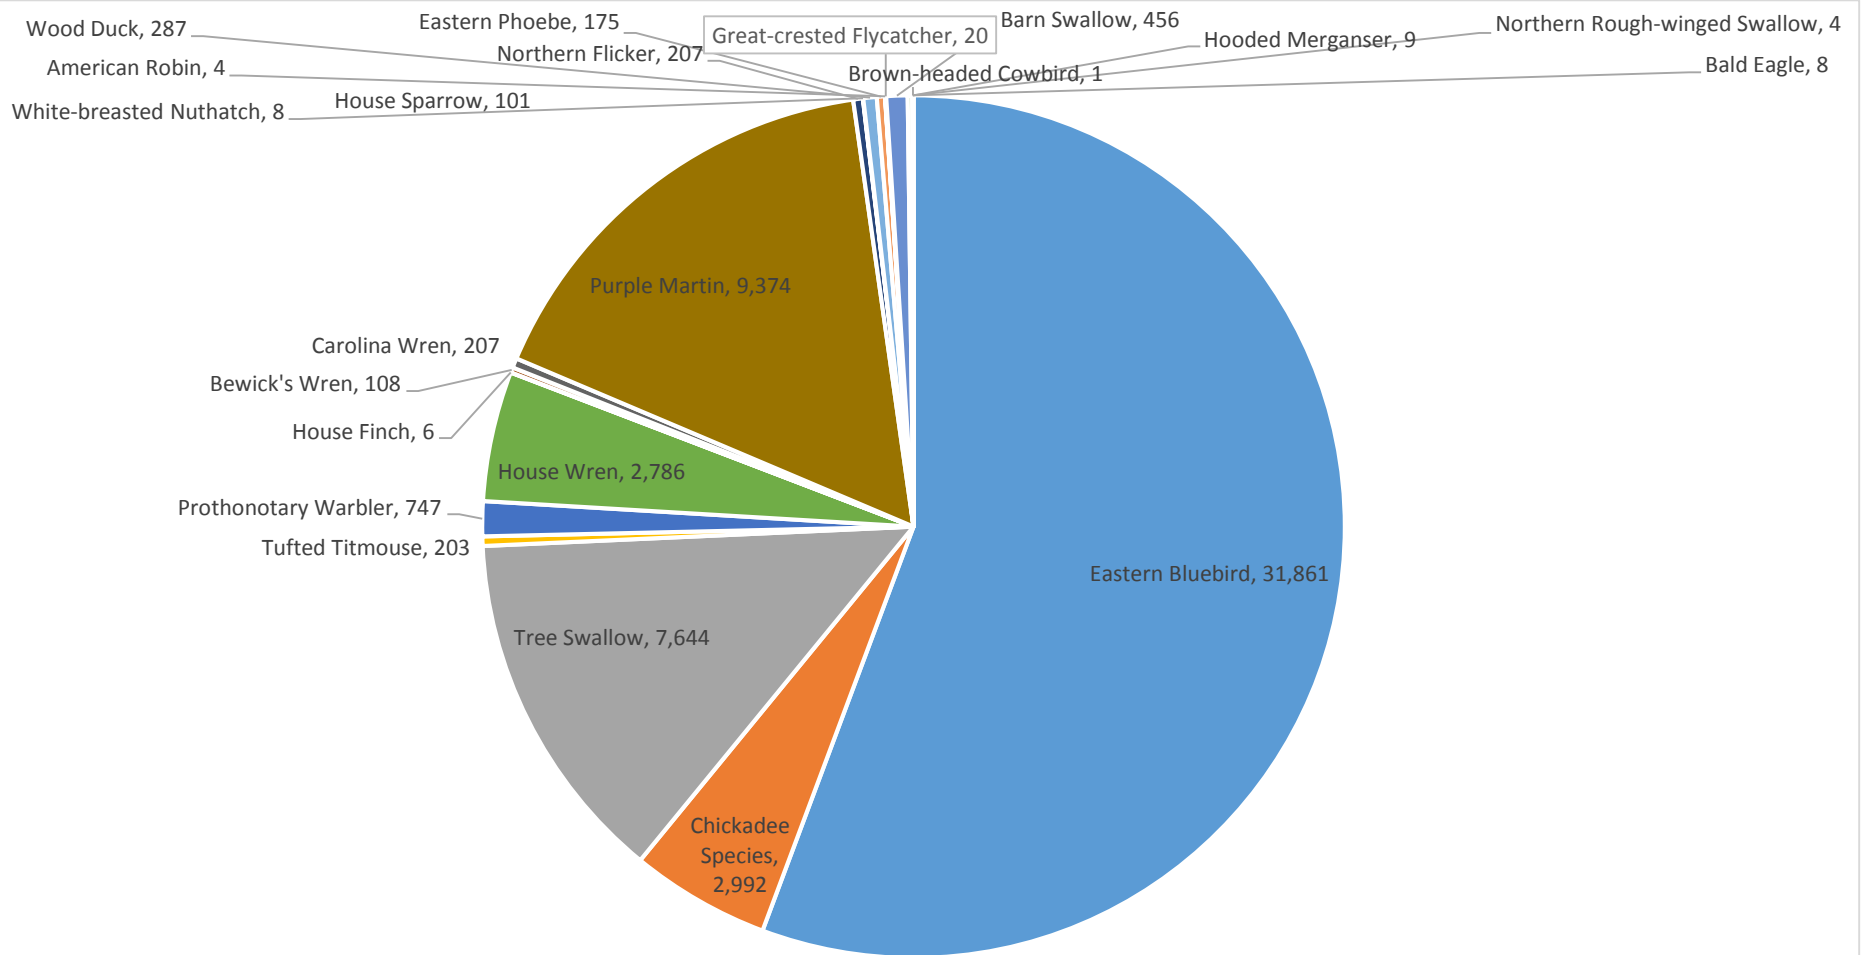

Missouri Bluebird Society

2025 Nesting Report

Missouri Bluebird Society 2025 Nesting Report

Total Number of Nesting Reports	50		Counties	2025	2024	2023	
Total Number of Nesting Boxes	641		Represented	# of Trails	# of Trails	# of Trails	
Total Number of Counties Represented	20	Out of 114	Boone	5	7	6	
			Buchanan	1	1	0	
Eastern Bluebird Data			Callaway	1	1	2	
Nesting Attempts	526		Camden	5	5	5	
Successful Nests	420		Cape Girardeau	1	0	1	
Eggs Laid	2,412		Clay	1	1	0	
Chicks Hatched	2,034		Cass	0	0	1	
Chicks Fledged	1,914		Cole	6	11	7	
Number of white eggs <u>reported</u>	33		Crawford	0	1	2	
			Daviess	1	1	1	
			Dekalb	1	1	0	
			Gasconade	0	1	0	
			Greene	2	4	3	
Species Data			# Fledged	Franklin	1	2	0
Chickadee	209		Jackson	1	2	1	
Tree Swallow	510		Jefferson	0	2	0	
Tufted Titmouse	11		Johnson	0	1	2	
Carolina Wren	13		Morgan	0	1	0	
Purple Martin	699		Monroe	0	0	1	
Prothonotary Warbler	35		Osage	0	1	1	
Northern Flicker	20		Perry	1	2	1	
Eastern Phoebe	7		Phelps	0	1	0	
Eastern Bluebird	1,914		Platte	3	4	1	
Hooded Merganser	9		Scott	0	1	0	
House Wren	151		St Charles	9	12	6	
House Sparrow	9		St Louis	3	4	4	
Wood Duck	9		Ste. Genevieve	1	2	1	
			Taney	0	1	0	
Species Reported O/S of Missouri			Warren	1	1	0	
Total # of Reports	1		Washington	1	0	1	
Eastern Bluebird	89		Webster	1	1	1	
			Counties Reporting	20	27	21	

Missouri Bluebird Society 2025 Nesting Report

Missouri Bluebird Society 2025 Nesting Report

- Eastern Bluebird
- Chickadee Species
- Tree Swallow
- Tufted Titmouse
- Prothonotary Warbler
- House Wren
- House Finch
- Bewick's Wren
- Carolina Wren
- Purple Martin
- Northern Flicker
- White-breasted Nuthatch
- Wood Duck
- Eastern Phoebe
- American Robin
- Great-crested Flycatcher
- Barn Swallow
- House Sparrow
- Northern Rough-winged Swallow
- Bald Eagle
- Brown-headed Cowbird
- Hooded Merganser