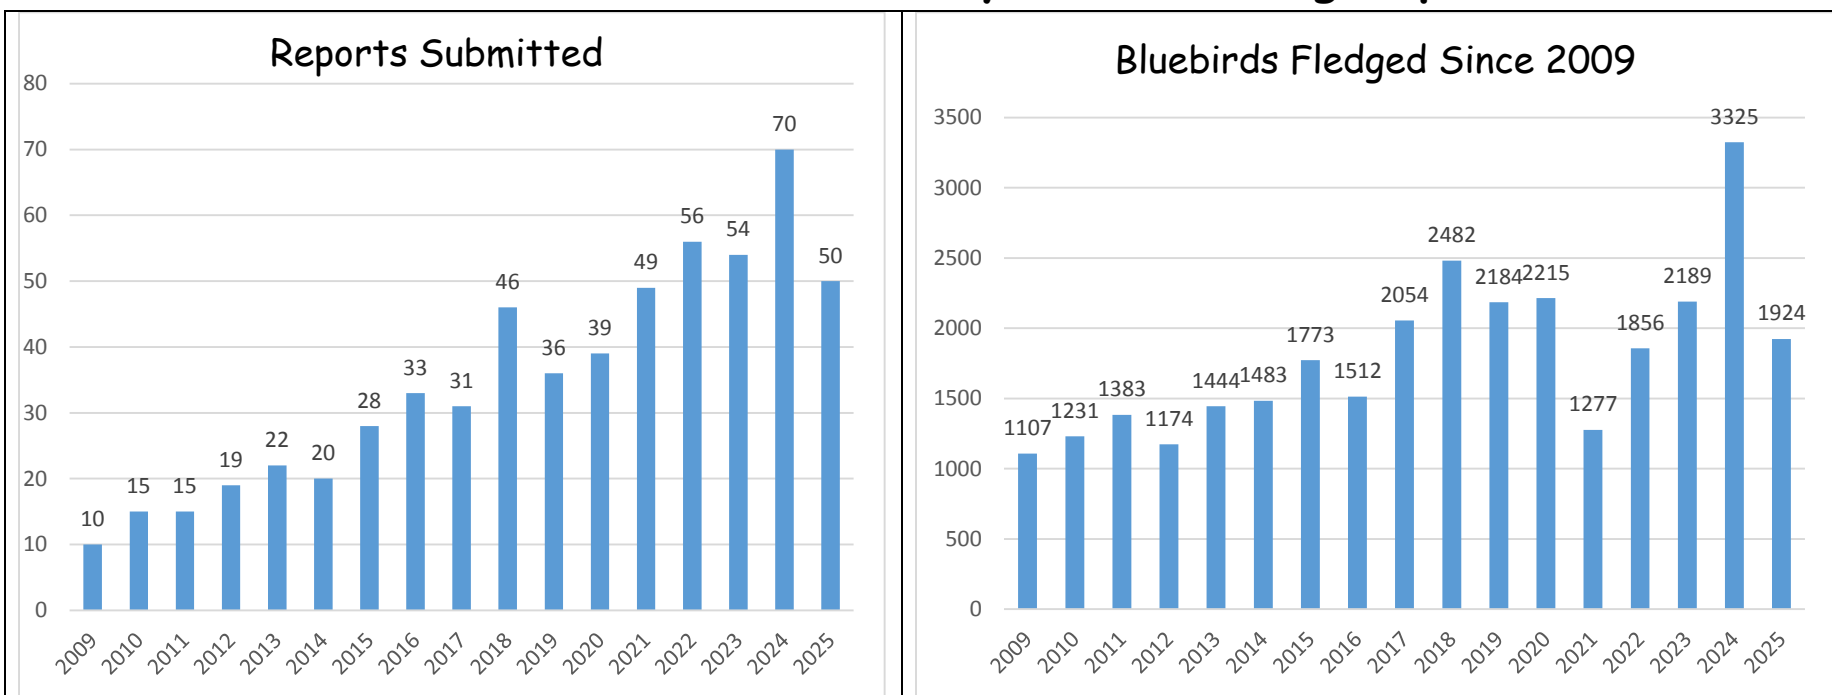

Missouri Bluebird Society 2025 Nesting Report